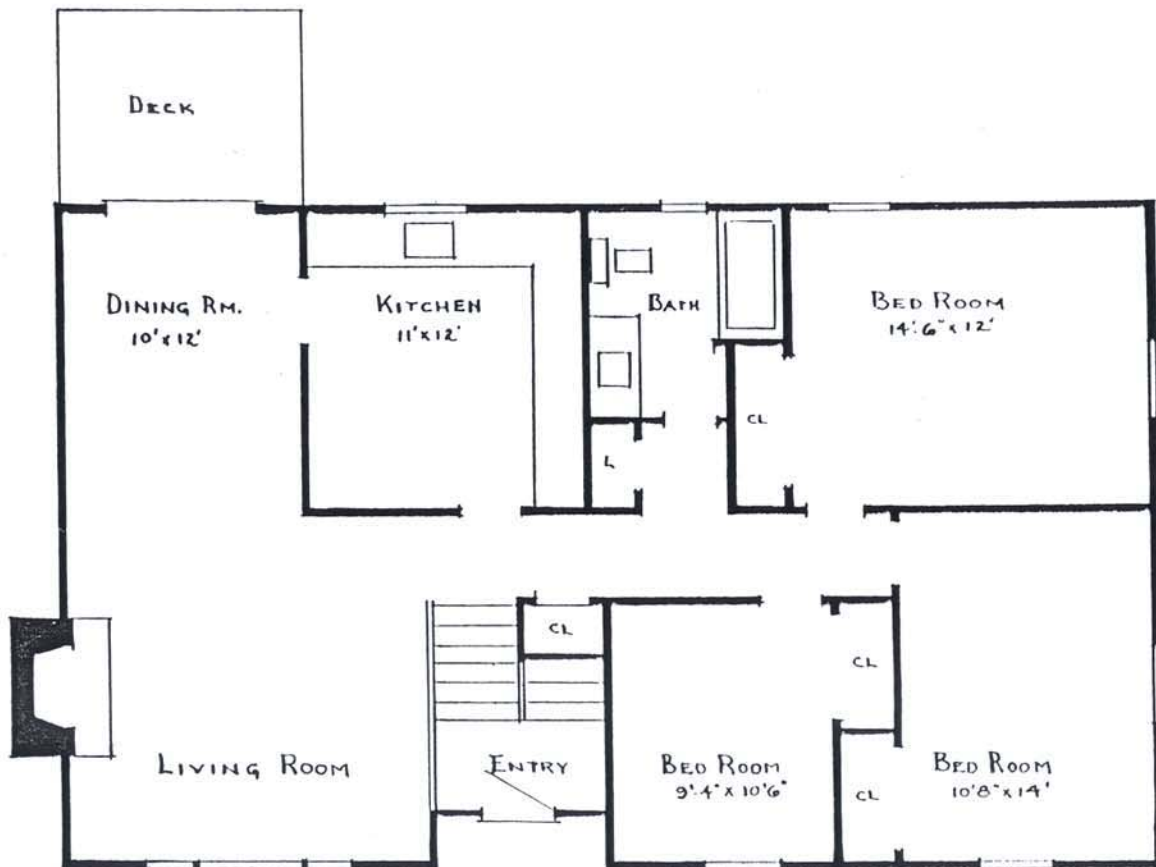

# THE AVON RAISED RANCH

- 1144 sq ft
- 3 bedrooms
- 1 bath
- Garage

**TIMWOOD HOMES, LTD.**  
2719 Berlin Turnpike  
NEWINGTON, CT 06111  
Tel: 860-666-8419