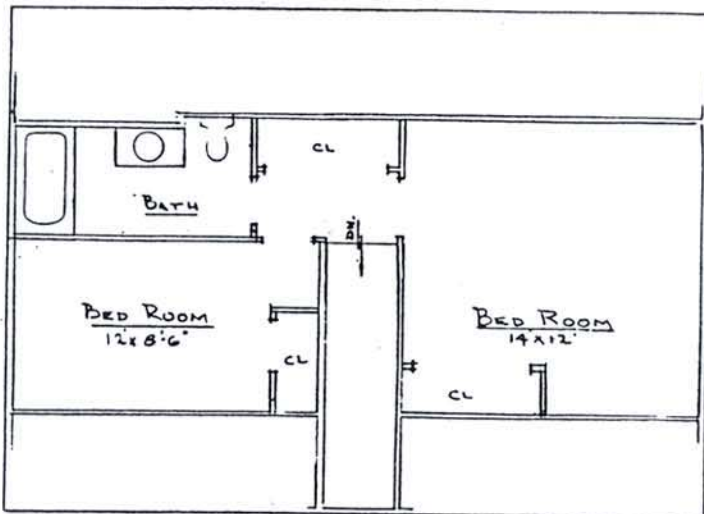

THE CANTON CAPE

Second Floor Plan

- 1152 sq ft
- 3 bedrooms
- 2 baths

First Floor Plan

TIMWOOD HOMES, LTD.
2719 Berlin Turnpike
NEWINGTON, CT 06111
Tel: 860-666-8419