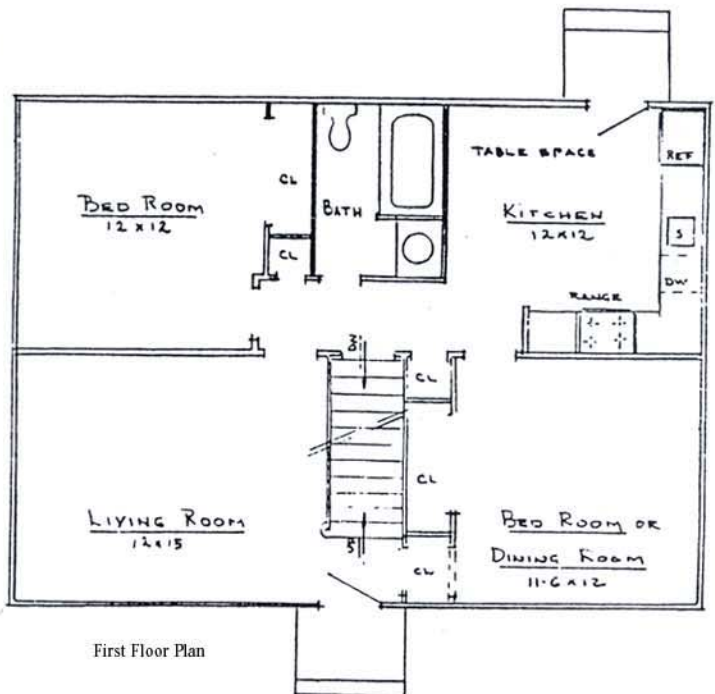

THE CANTON CAPE

Second Floor Plan

- 1152 sq ft
- 3 bedrooms
- 2 baths

First Floor Plan

TIMWOOD HOMES, LTD.
2719 Berlin Turnpike
NEWINGTON, CT 06111
Tel: 860-666-8419