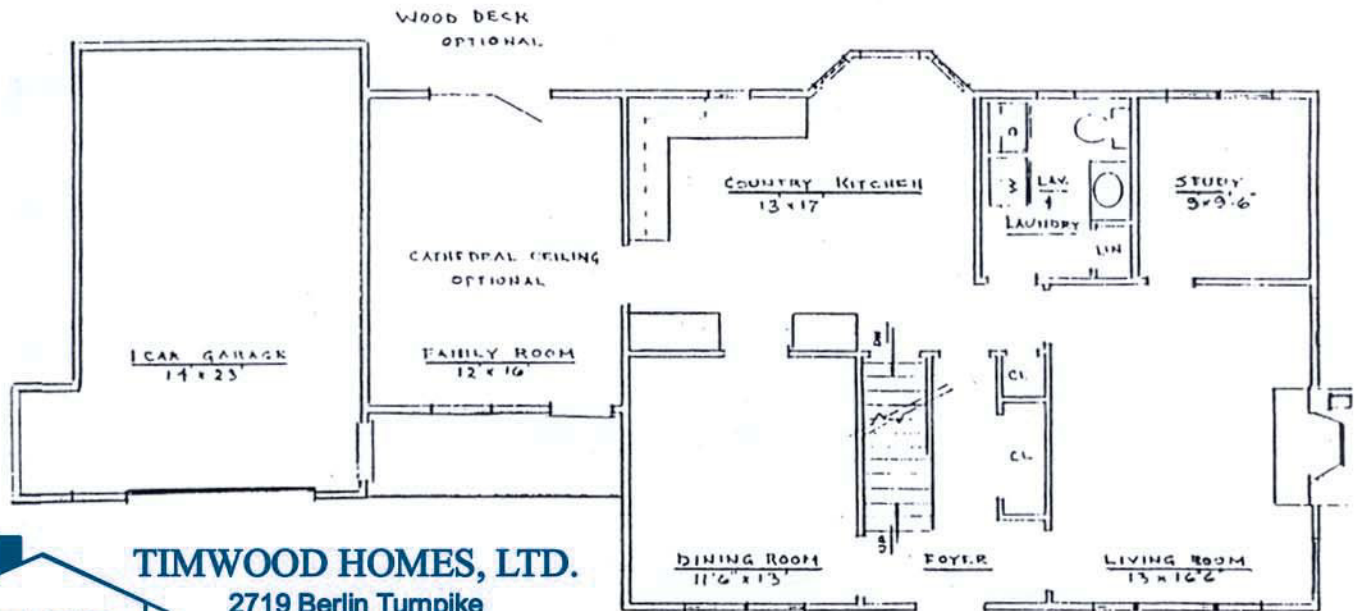

THE DEVIN CAPE

- 1804 sq ft
- 2 bedrooms
- 1 1/2 baths
- Attached Garage

TIMWOOD HOMES, LTD.
 2719 Berlin Turnpike
 NEWINGTON, CT 06111
 Tel: 860-666-8419

First Floor Plan