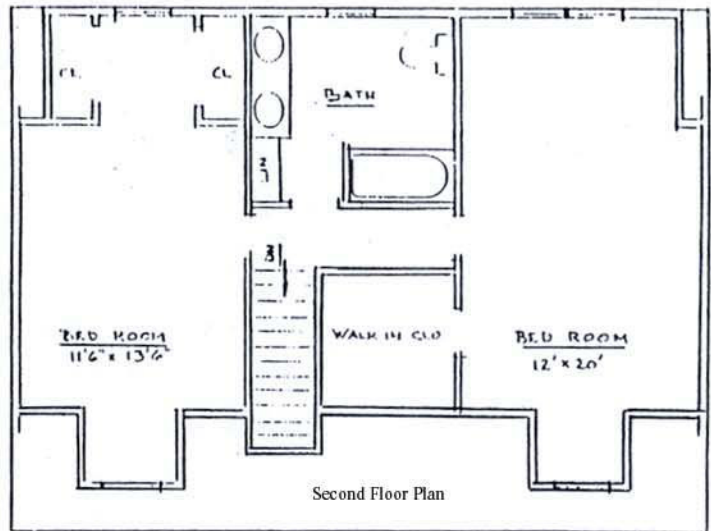

THE DEVIN CAPE

- 1804 sq ft
- 2 bedrooms
- 1 1/2 baths
- Attached Garage

TIMWOOD HOMES, LTD.
 2719 Berlin Turnpike
 NEWINGTON, CT 06111
 Tel: 860-666-8419

First Floor Plan