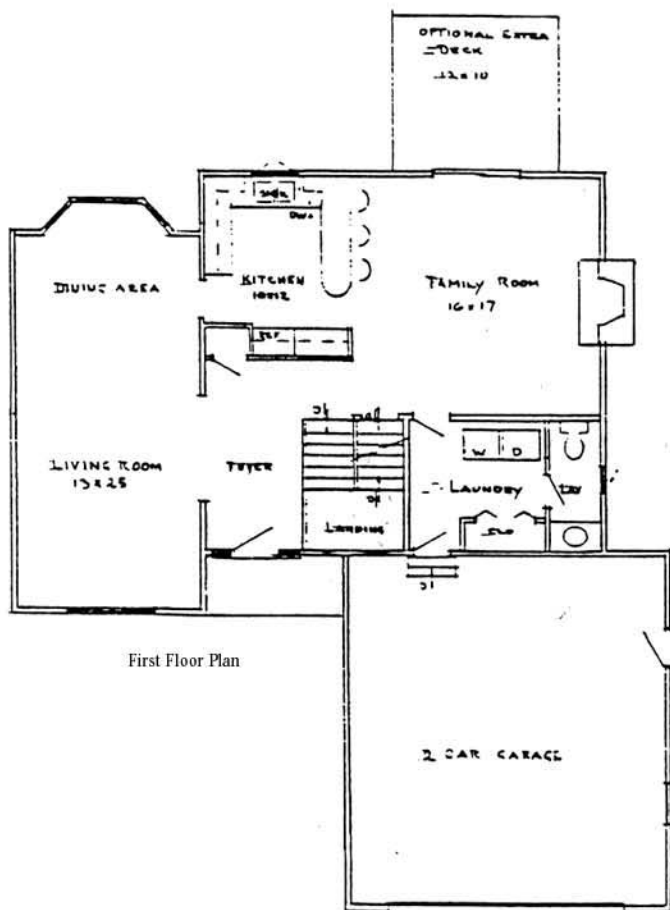

# THE IVORYTON

- 1968 sq ft
- 3 bedrooms
- 2 1/2 baths
- Attached Garage

**TIMWOOD HOMES, LTD.**  
2719 Berlin Turnpike  
NEWINGTON, CT 06111  
Tel: 860-666-8419