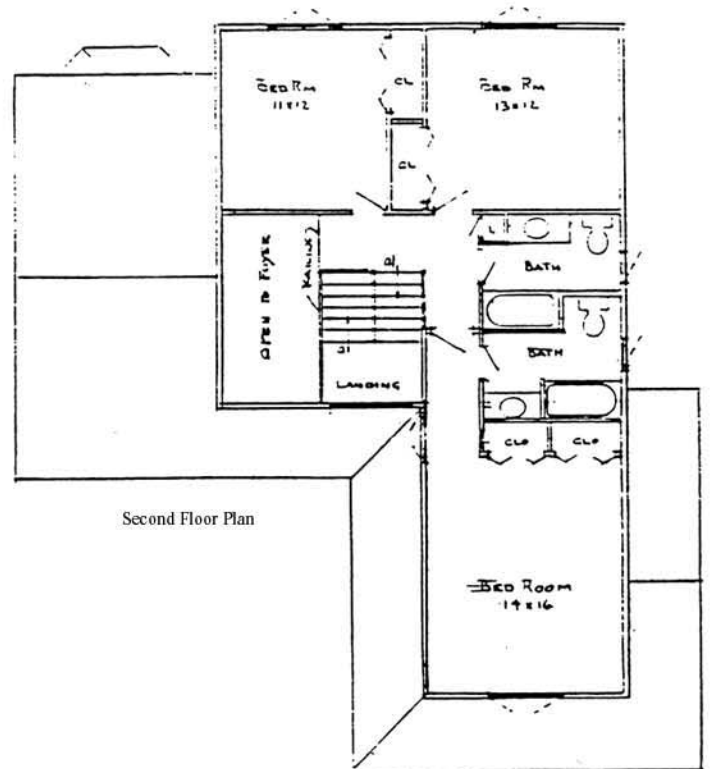

# THE IVORYTON

- 1968 sq ft
- 3 bedrooms
- 2 1/2 baths
- Attached Garage

**TIMWOOD HOMES, LTD.**  
2719 Berlin Turnpike  
NEWINGTON, CT 06111  
Tel: 860-666-8419