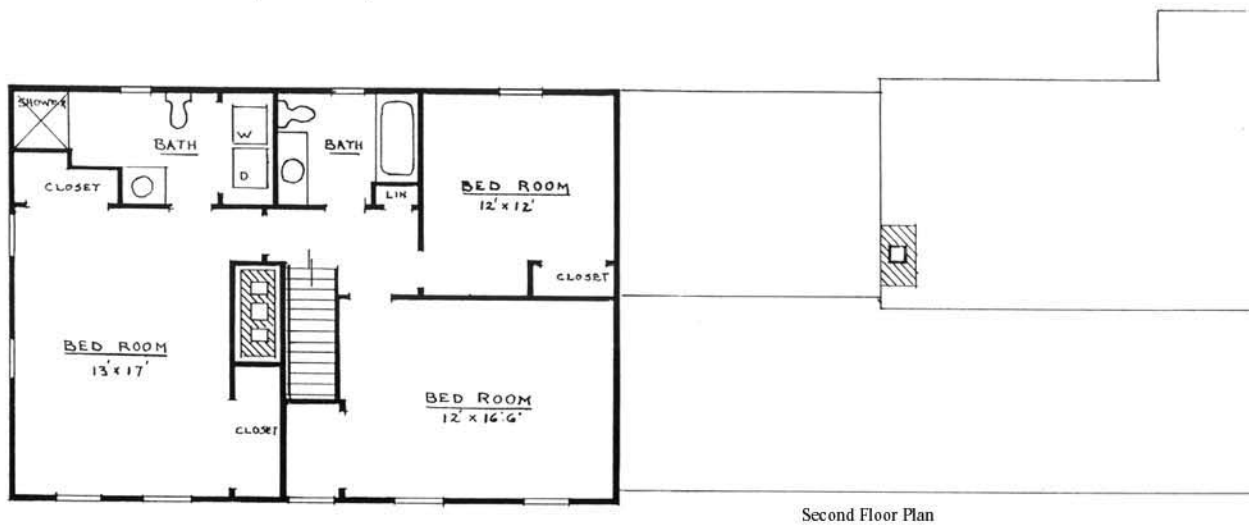

THE NEW ENGLANDER

TIMWOOD HOMES, LTD.
2719 Berlin Turnpike
NEWINGTON, CT 06111
Tel: 860-666-8419

- 2032 sq ft
- 3 bedrooms
- 2 1/2 baths
- Attached Garage