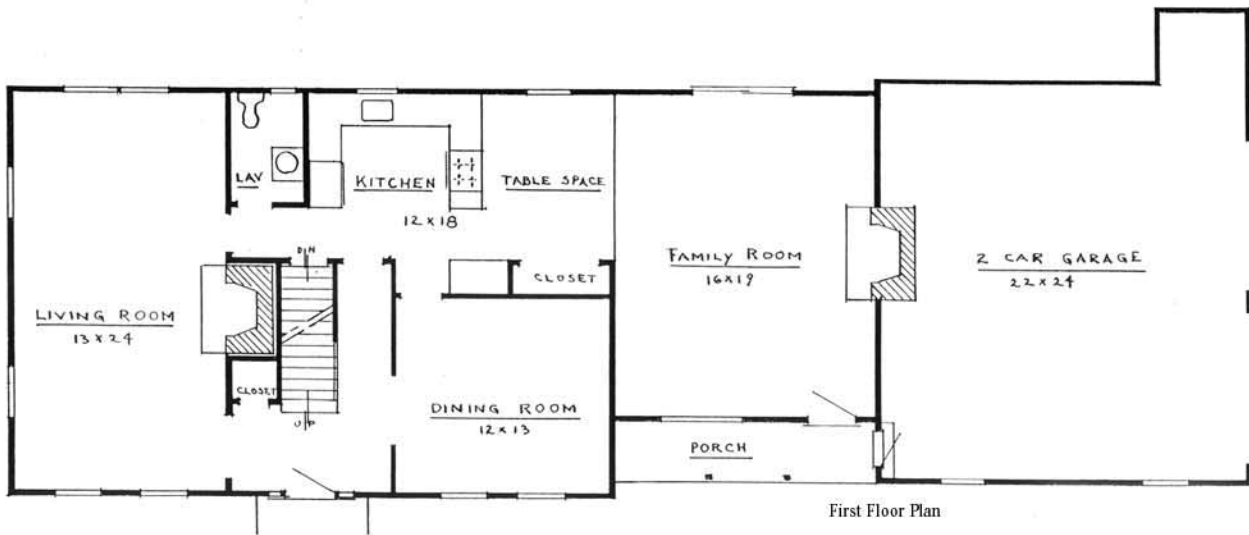

THE NEW ENGLANDER

TIMWOOD HOMES, LTD.
2719 Berlin Turnpike
NEWINGTON, CT 06111
Tel: 860-666-8419

- 2032 sq ft
- 3 bedrooms
- 2 1/2 baths
- Attached Garage